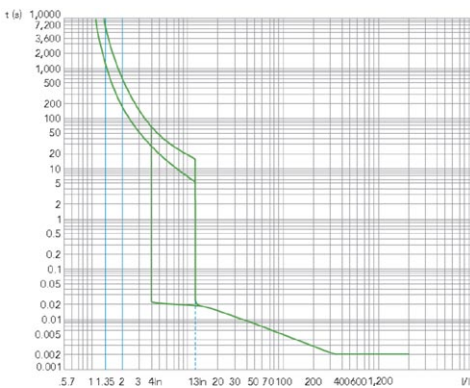

US Breaker's UL489 250 - 400A 3P Powerpact LGL & Compact NS Replacements

Merlin Gerin Compact NS (NS400 N, NSJ400 N) & Square D Powerpact (LGL)
Direct Replacement Cross Reference

US Breaker DG

DG Standard AIC (65KA@240V, 35KA@480V)							
Amps	Part #	Thermal	Magnetic	Price	Square D Cross Ref	Merlin Gerin Cross Ref (Frame+Trip)	Merlin Gerin Cross Ref (Frame+Trip)
250	DG3C250L	(200 - 250)	(1250 - 2500)	\$389	LGL36250U31X	NS400N + STR23E 250A	NSJ400N + STR23SP 250A
400	DG3C400L	(320 - 400)	(2000 - 4000)	\$414	LGL36400U31X	NS400N + STR23E 400A	NSJ400N + STR23SP 400A

Time Current Curve

D Frame 250 - 400 Amp

15 - 600A Frames

Trip Unit Adjustability

Circuit Breaker Frame	JD	JG	DG	DJ
Rated Current In	175 - 250		250 - 400	
Thermal Adj.	Adjustable = (0.8, 0.9 or 1.0) x In			
Magnetic Adj.	Adjustable = (5-10) x In			