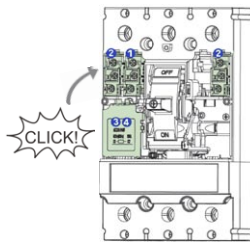

Example: JD3C200L In = 200 Amps

Ir Thermal Setting
 .8 (x In) => 160 Amp
 .9 (x In) => 180 Amp
 1 (x In) => 200 Amp

Ii Magnetic Setting
 5 (x In) => 1000A 8 (x In) => 1600A
 6 (x In) => 1200A 9 (x In) => 1800A
 7 (x In) => 1400A 10 (x In) => 2000A

US Breaker's DG Accessories

Signaling

Type	Switch Part#	Contacts	
		NO	NC
Aux Switch	XAU1EL	1	1
Bell Alarm	XAL1EL	1	1

Under Voltage Trip

110 - 127Vac	220 - 240Vac	24 - 30Vdc
XUVAHD120	XUVAHD240	XUVDHD024

Shunt Trip

100 - 130Vac	220 - 240Vac	480 - 500Vac	Price	24Vdc
XSTAHD120	XSTAHD240	XSTAHD480	\$43.68	XSTDHD024

Through the Door Operator (Nema 4/4X, IP55)

Through the Door - 6 inch	XVDGDD06
Through the Door - 12 inch	XVDGDD12

Handle Operator

Interlock

Lock Off

Rear Connectors

Plug in Base

US Breaker's DG/DJ 3P Dimensions

* US Breaker accessories are for use in & UL listed for use in US Breaker frames only.