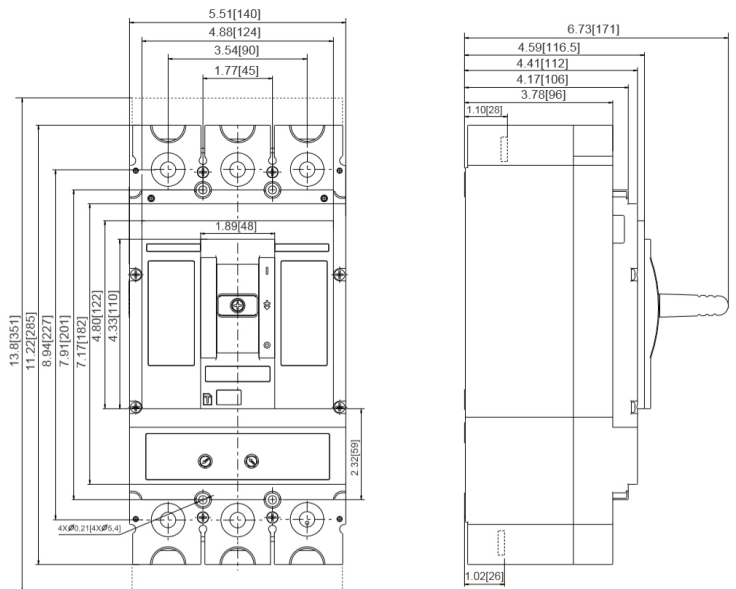

Handle Operator

Interlock

Lock Off

Rear Connectors

Plug in Base

US Breaker's DG/DJ 3P Dimensions

* US Breaker accessories are for use in & UL listed for use in US Breaker frames only.